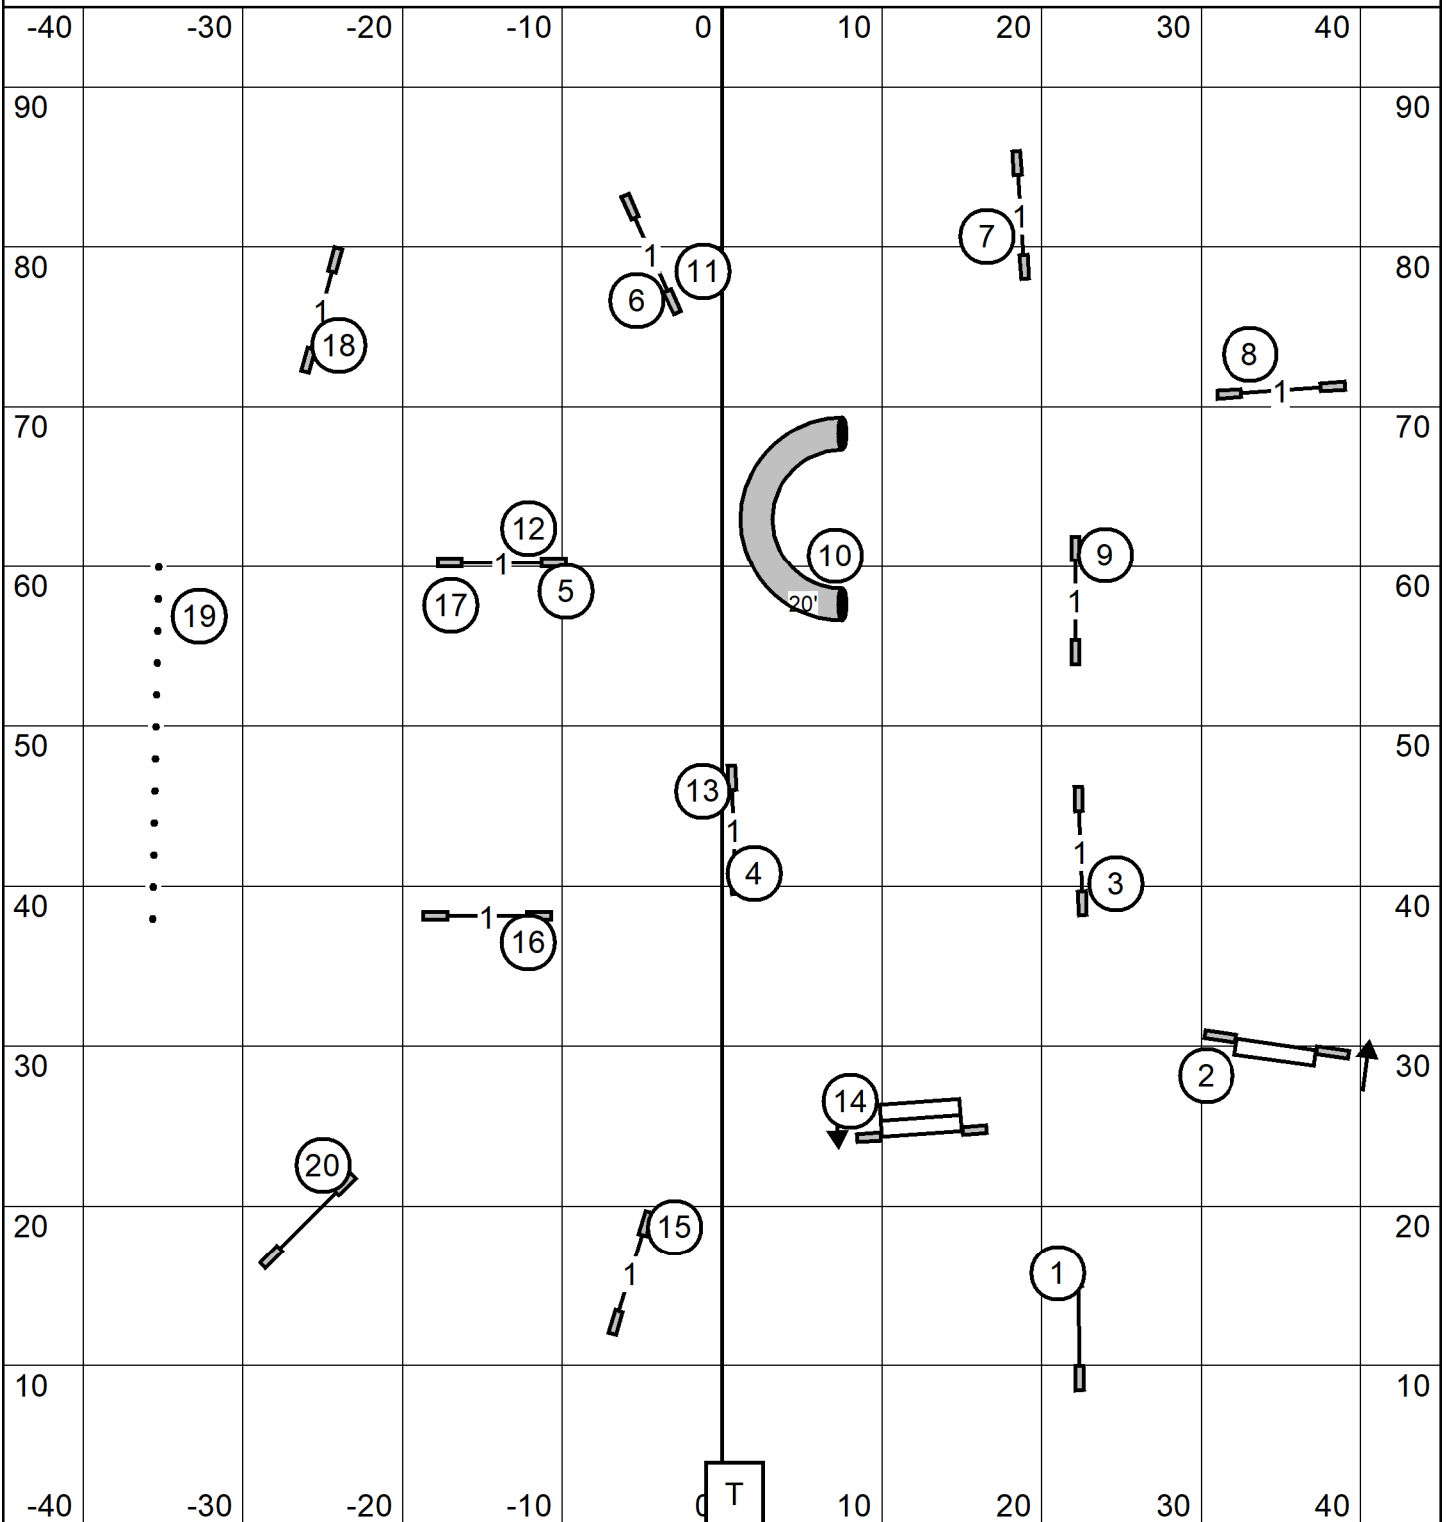

# Excellent/Master JWW

entry/exit Capitol Canine Training Club of Springfield, IL entry/exit

Sunday April 21, 2024  
 Excellent/Master JWW  
 Judge: Cindy Blanton

# Premier Standard

entry/exit

Capitol Canine Training Club of Springfield, IL  
 Sunday April 21, 2024  
 Premier Standard  
 Judge: Cindy Blanton

entry/exit