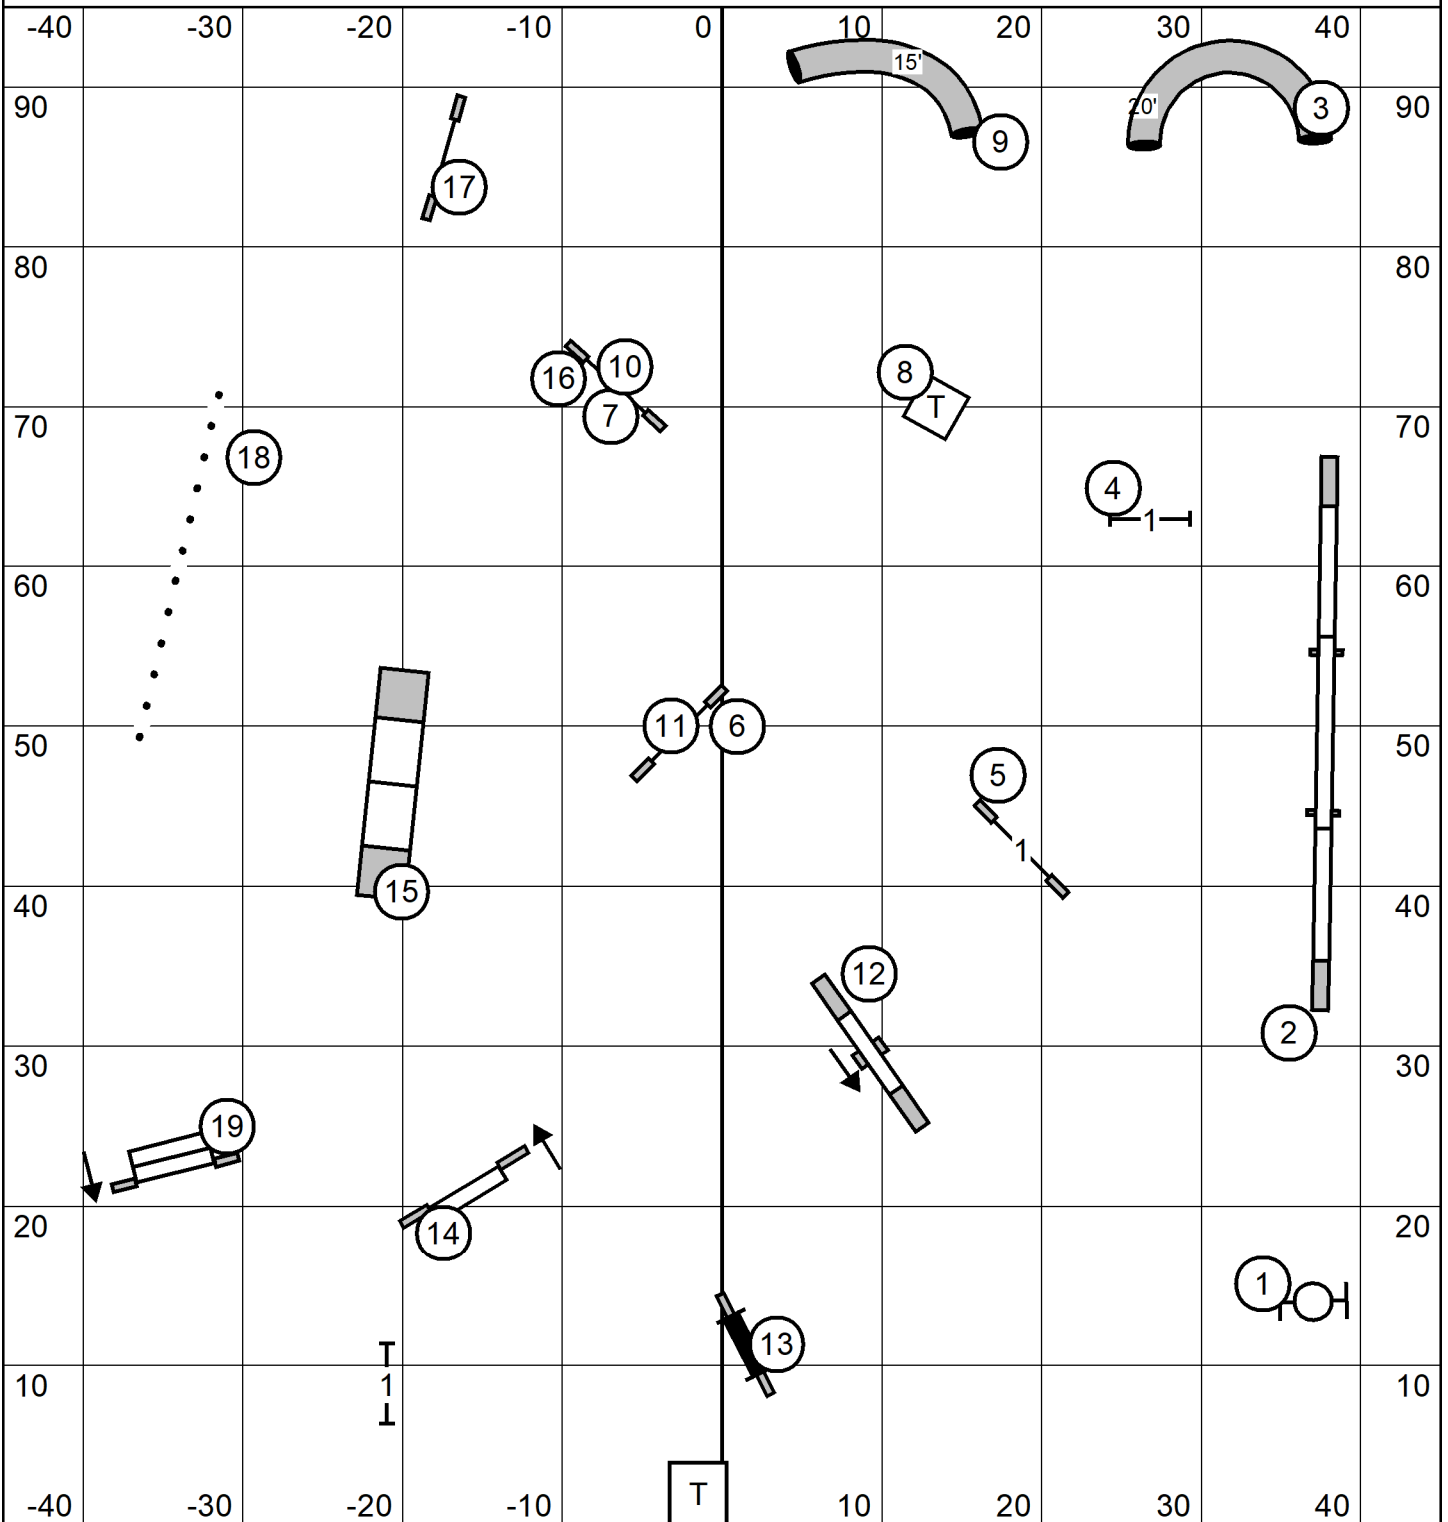

Excellent/Master Standard

entry/exit

Capitol Canine Training Club of Springfield, IL
Sunday April 21, 2024
Excellent/Master Standard
Judge: Cindy Blanton

entry/exit