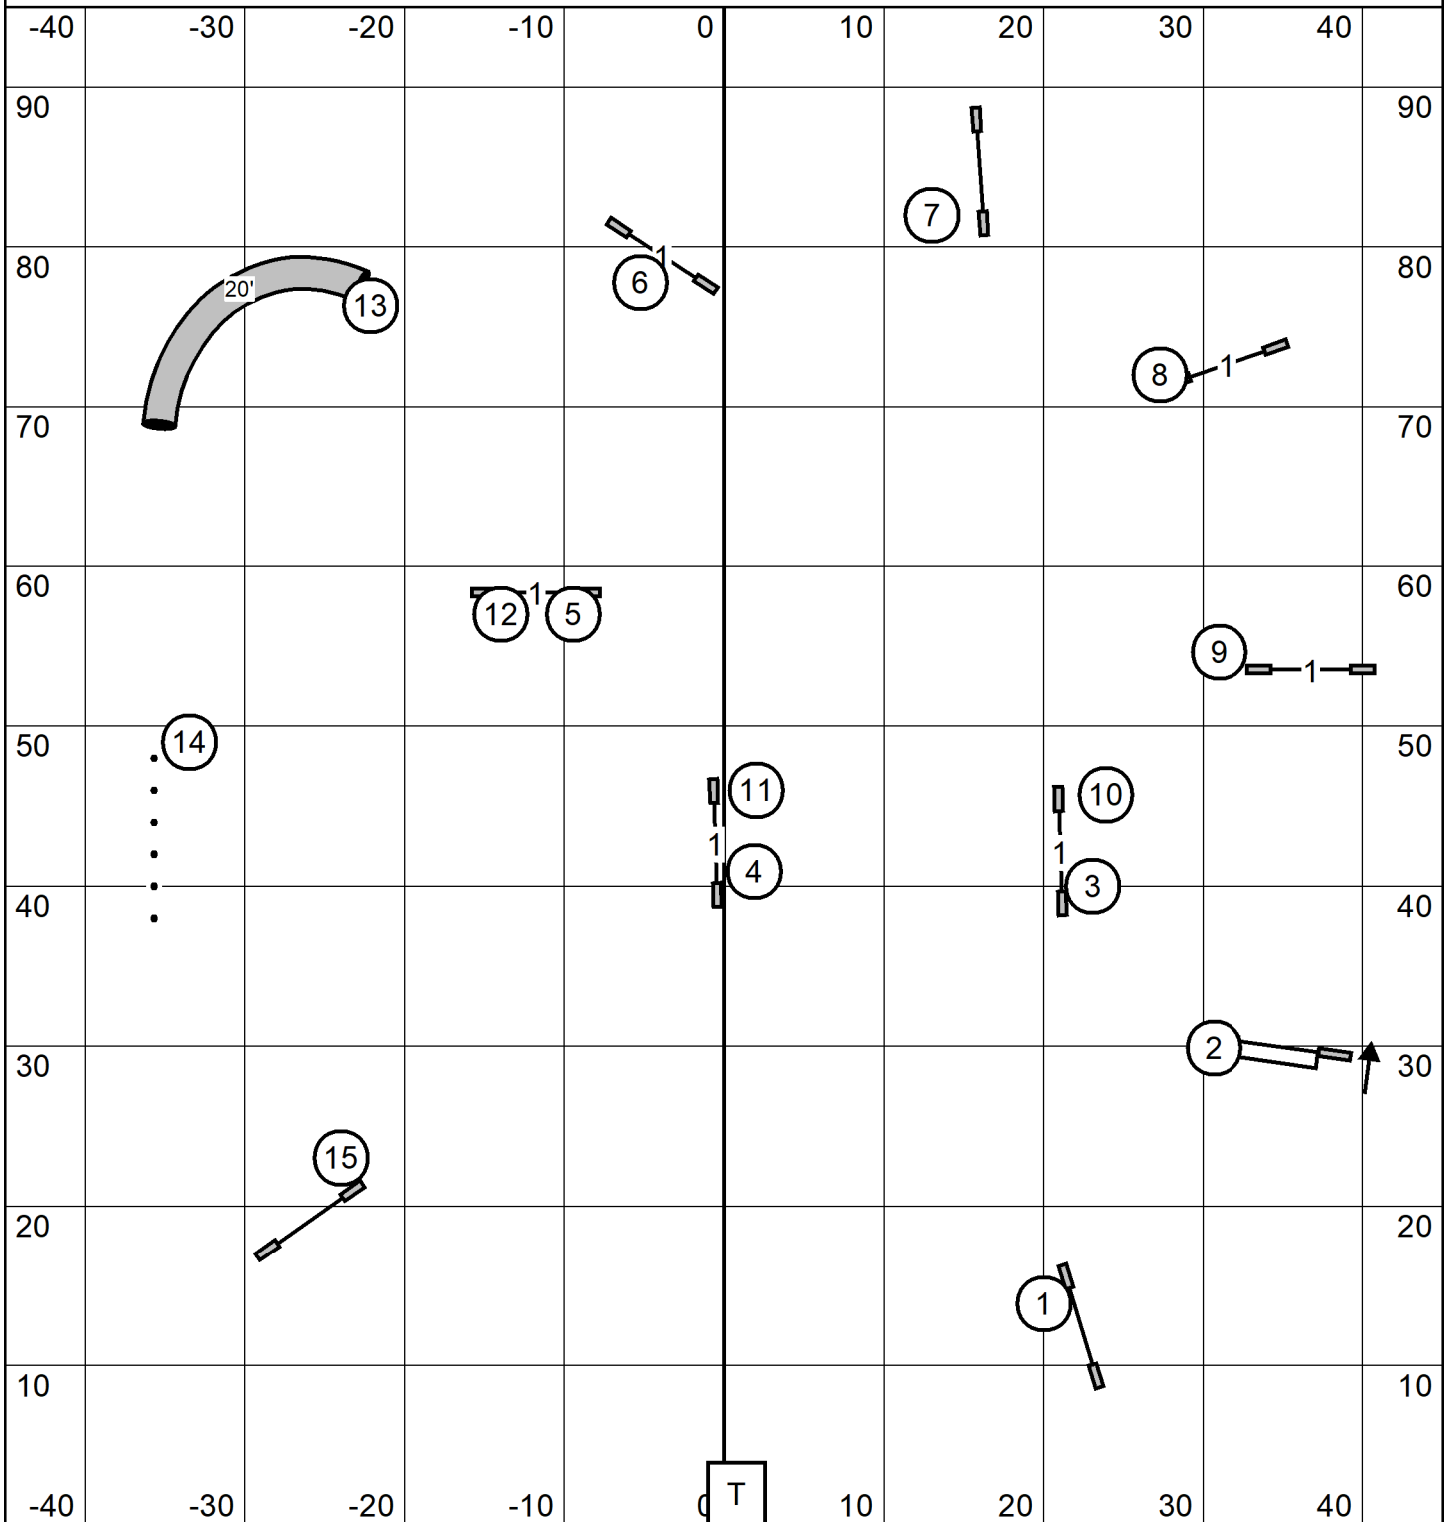

Novice JWW

entry/exit Capitol Canine Training Club of Springfield, IL entry/exit

Sunday April 21, 2024
Novice JWW
Judge: Cindy Blanton