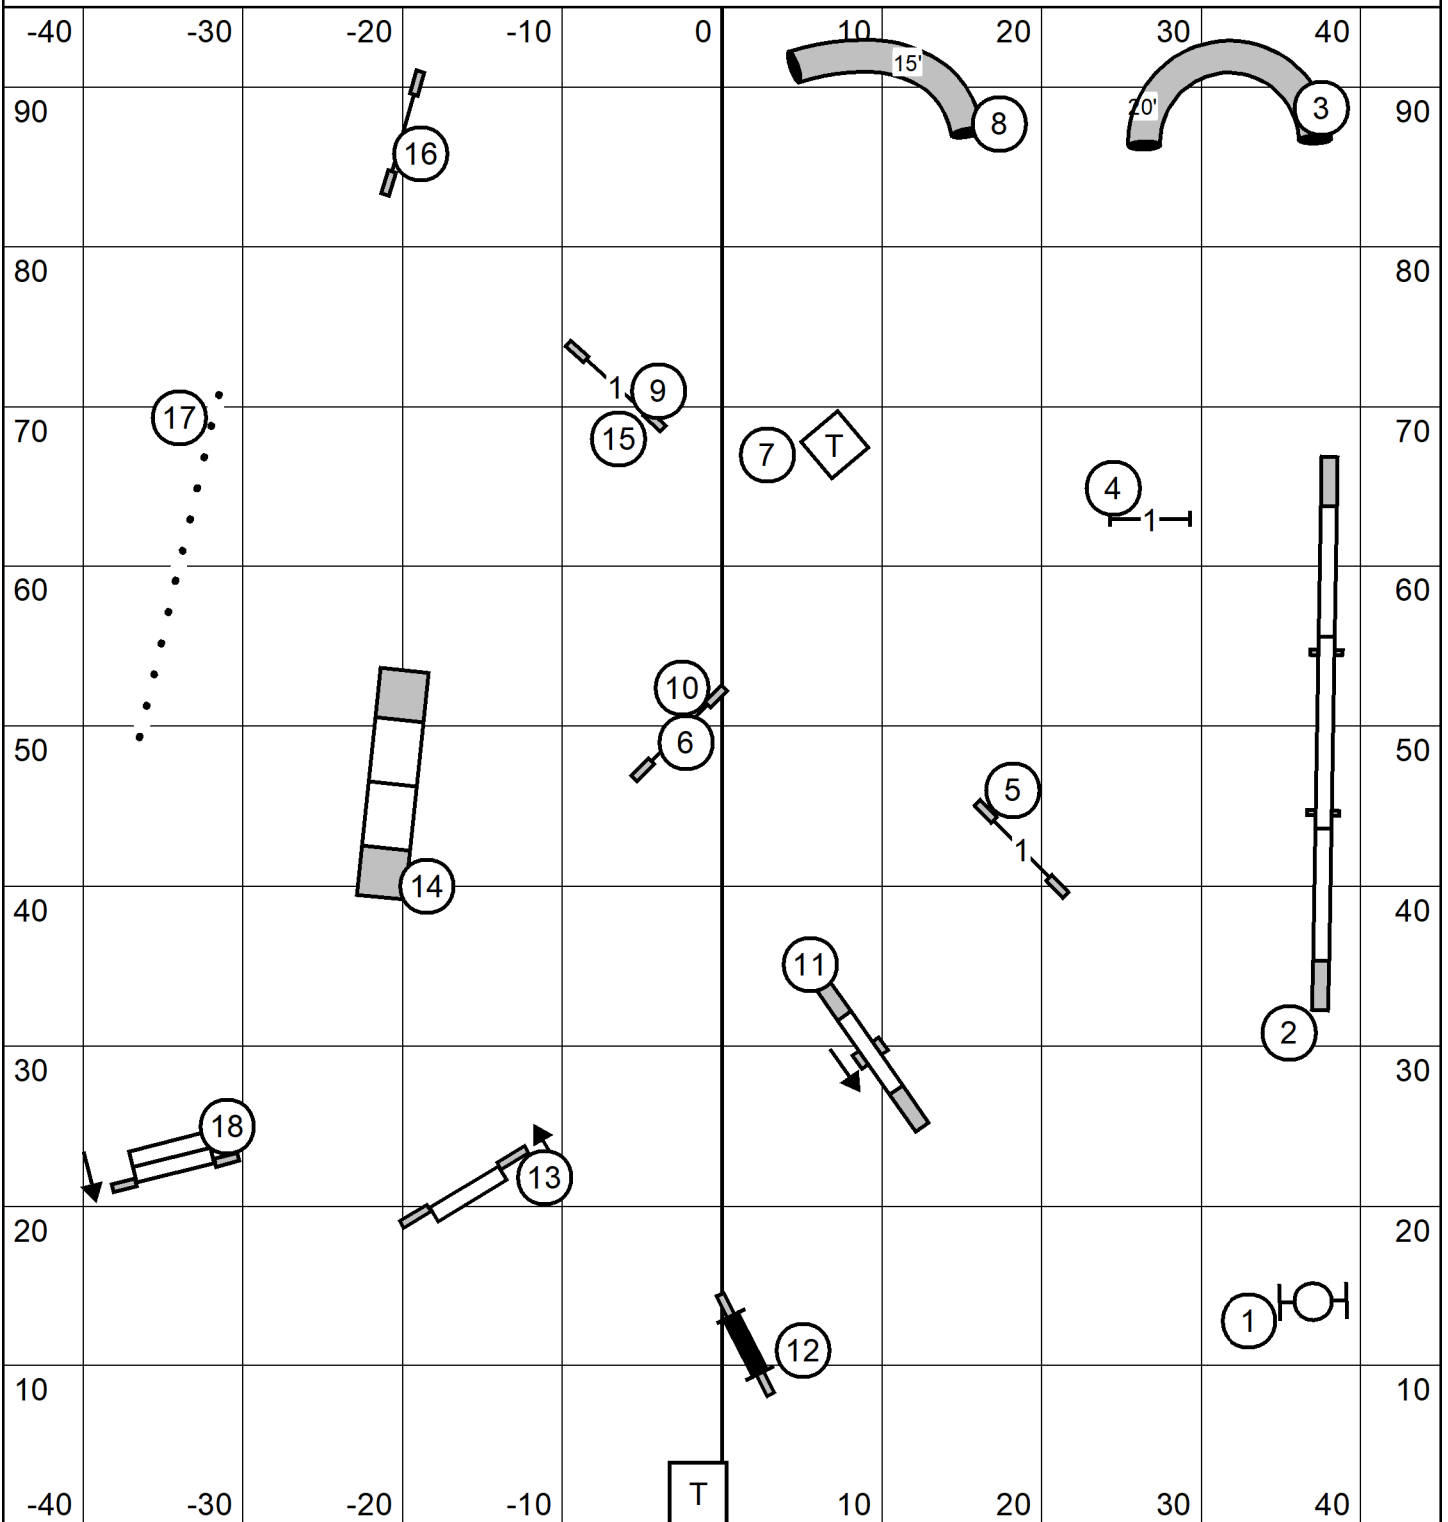

Open Standard

entry/exit

Capitol Canine Training Club of Springfield, IL
Sunday April 21, 2024
Open Standard
Judge: Cindy Blanton

entry/exit