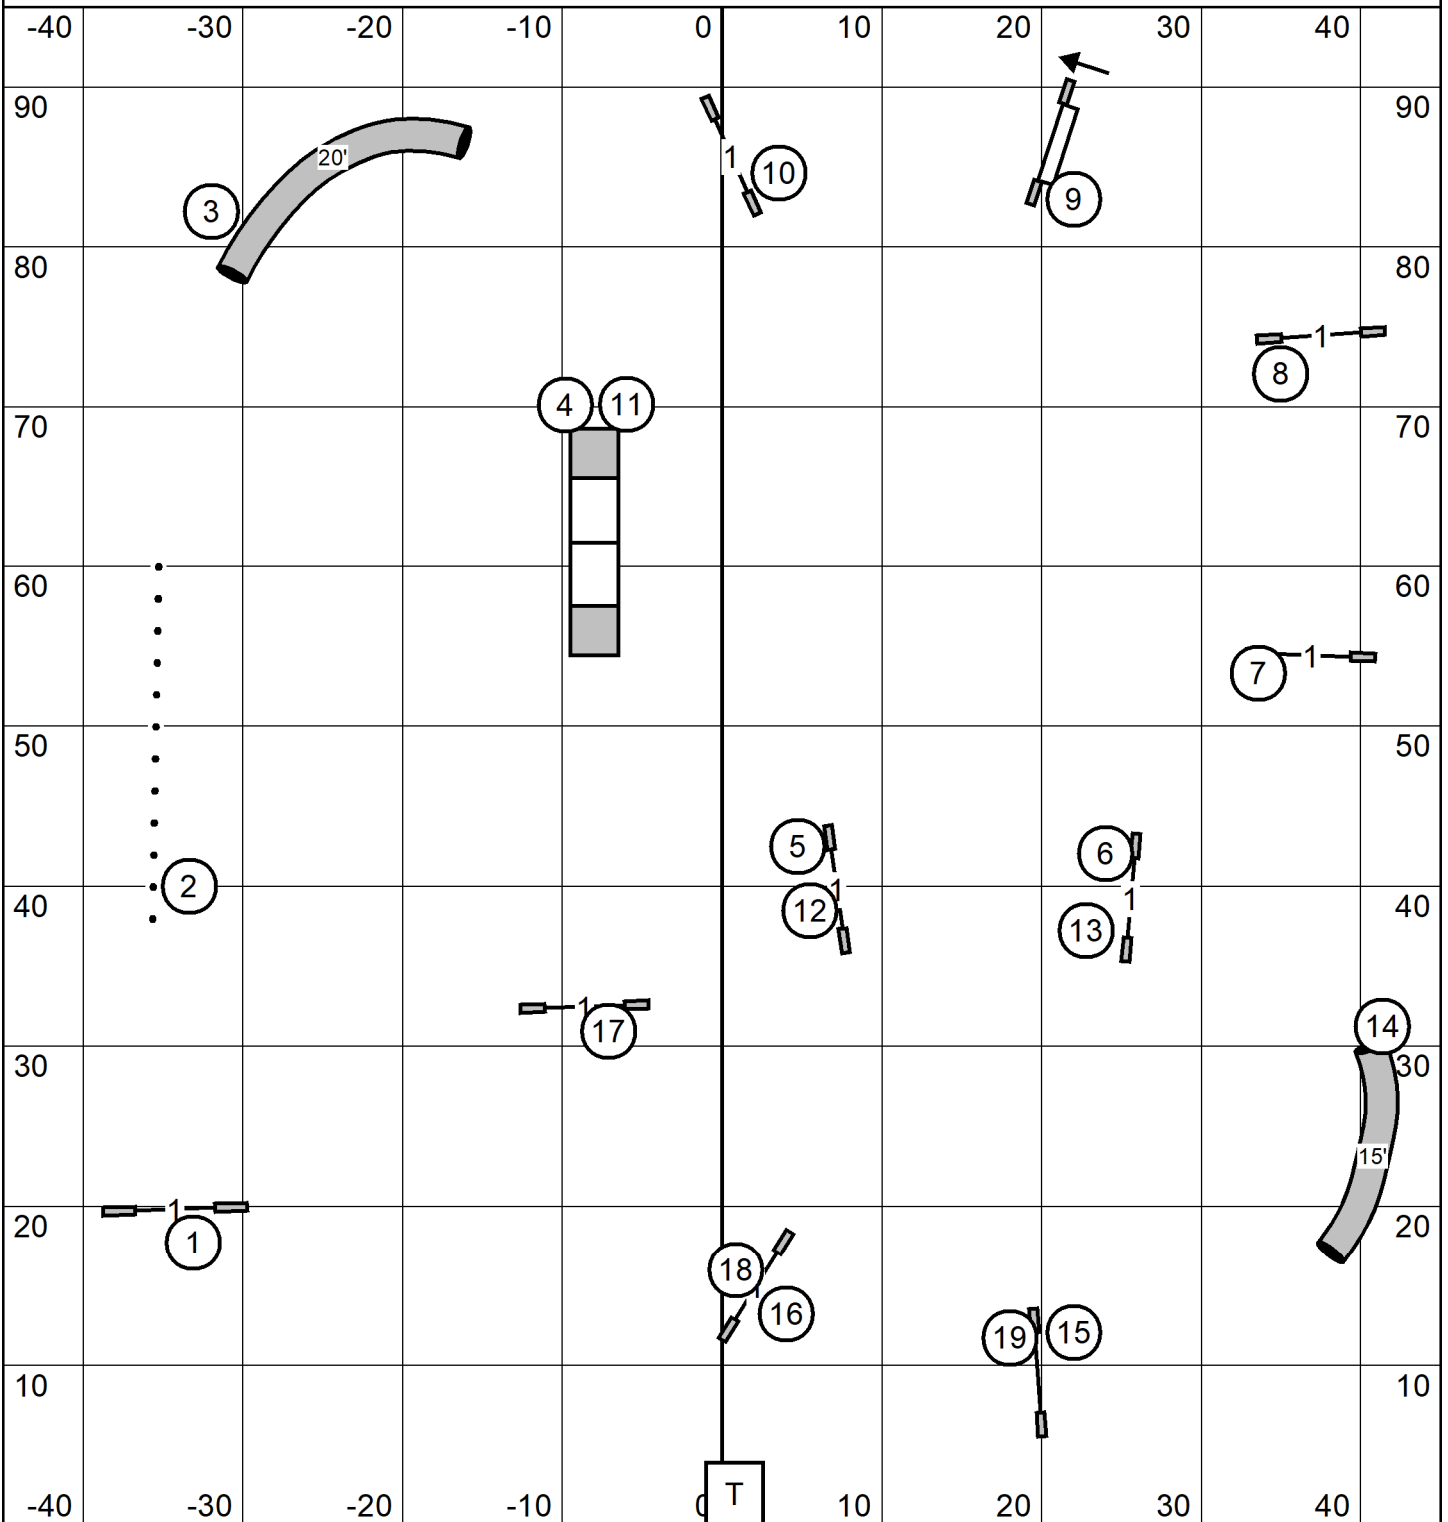

T2B

entry/exit Capitol Canine Training Club of Springfield, IL entry/exit

Sunday April 21, 2024
T2B
Judge: Cindy Blanton