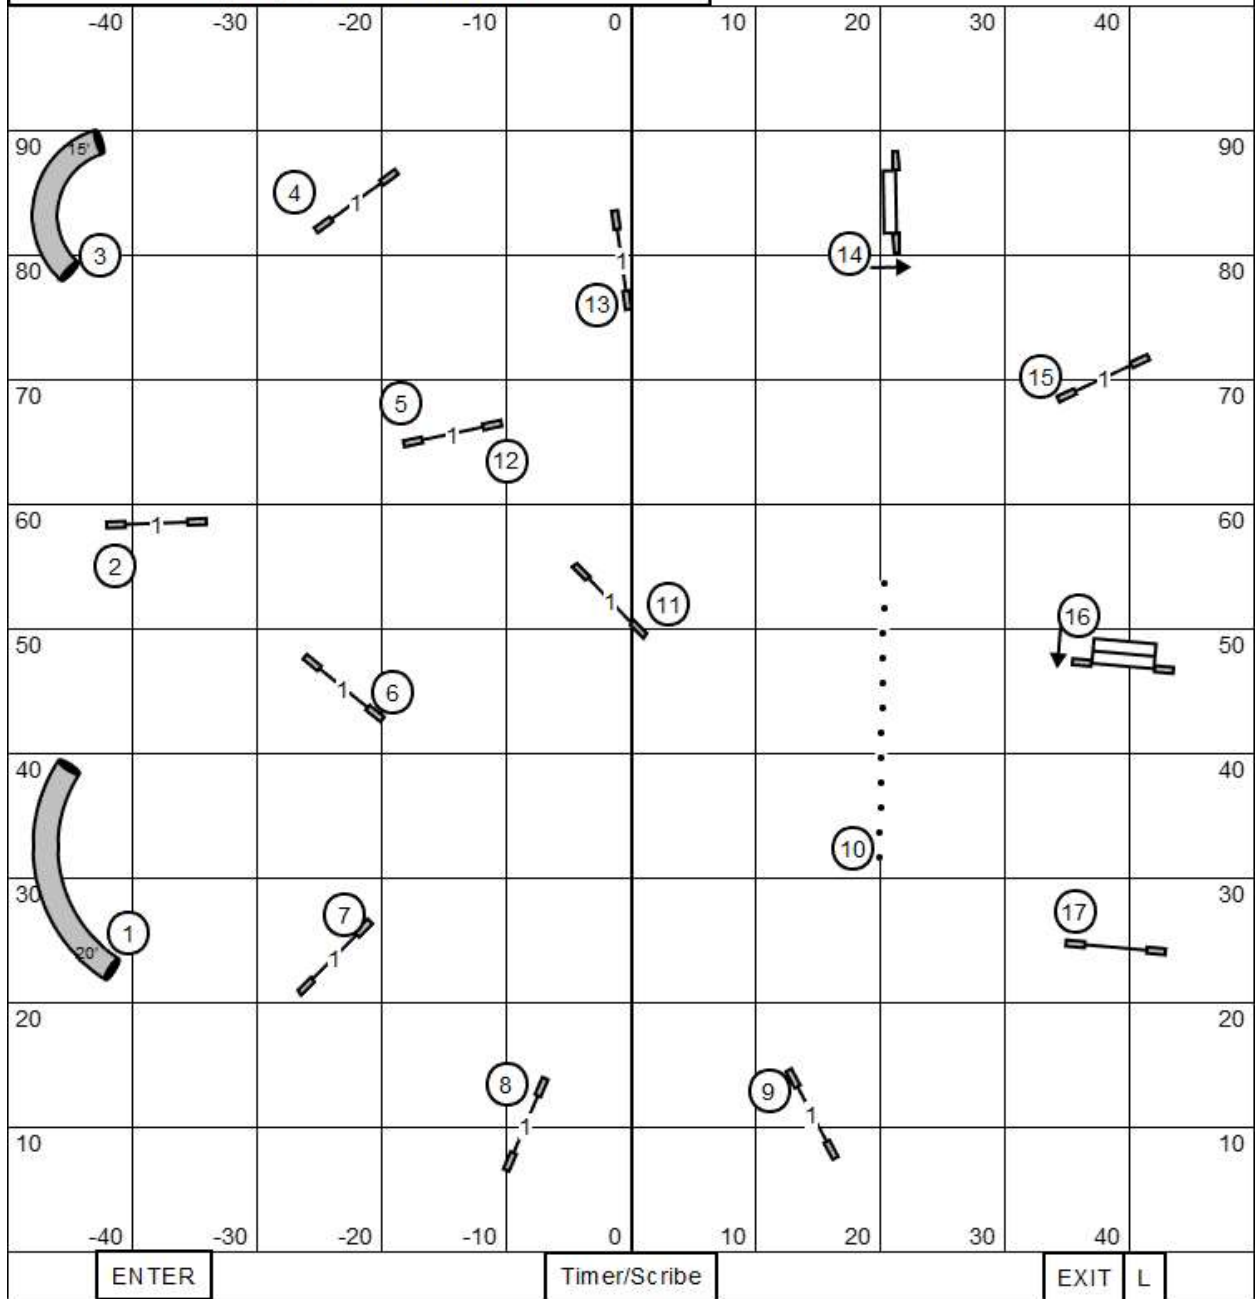

Weimaraner Club of Albuquerque

Sunday January 21, 2024 Expo New Mexico Horse Arena
Albuquerque, NM Ben Gibbs

OPEN JWW