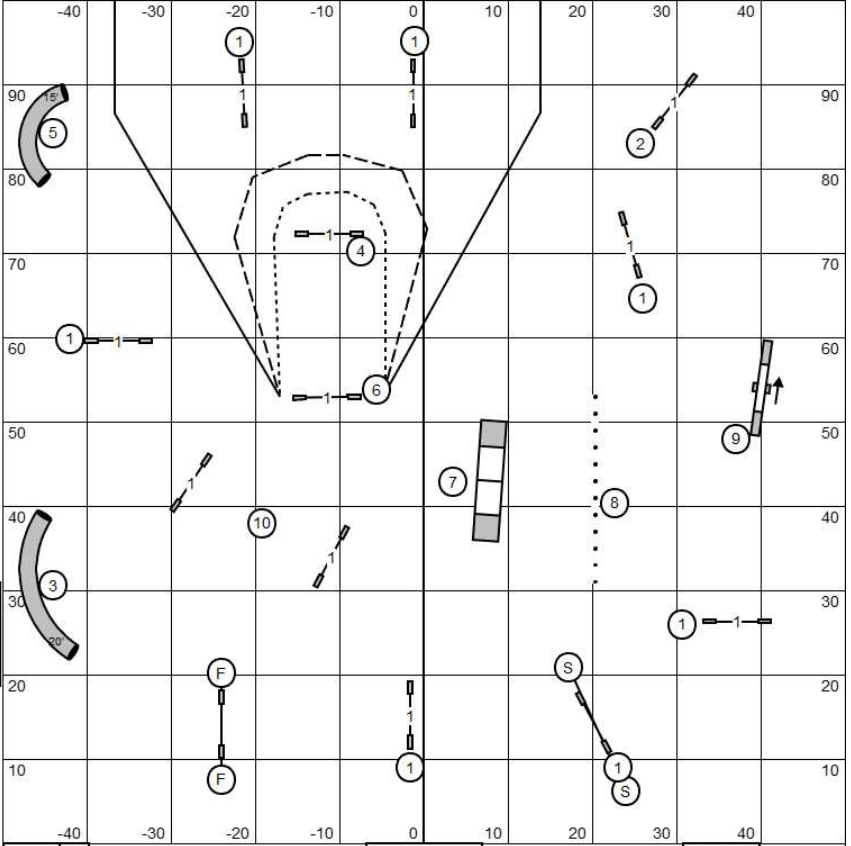

Weimaraner Club of Albuquerque
Sunday January 21, 2024 Expo New Mexico Horse Arena
Albuquerque, NM Ben Gibbs

FAST NOVICE-OPEN
EX/MASTER

Ex/Master
Send
1-4-6
SOLID LINE
60pts to Q
NEED 29PTS
IN THE BODY
OF THE COURSE

EX/MASTER
10 Point Combo
INSIDE BOTH
JUMPS

OPEN
Send
4-6 or 6-4
DASHED LINE
55pts to Q
NEED 25PTS
IN THE BODY
OF THE COURSE

OPEN
10 Point Combo
BOTH Jumps
ANY ORDER

NOVICE
Send
4-6 or 6-4
DOTTED LINE
50pts to Q
NEED 20PTS
IN THE BODY
OF THE COURSE

NOVICE
10 Point Combo
EITHER JUMP

Bi-Directional Start
You MUST take the
Start Jump To Begin
Your Run

Finish Jump is Bi-Directional
4" Preferred = 41 sec.
8" Regular = 38 sec.
8" & 12" Preferred = 38 sec.
12" & 16" Regular = 35 sec.
16 & 20" Preferred = 35 sec.
20", 24" & 26" Regular = 32 sec.

EXIT L Timer/Scribe ENTER