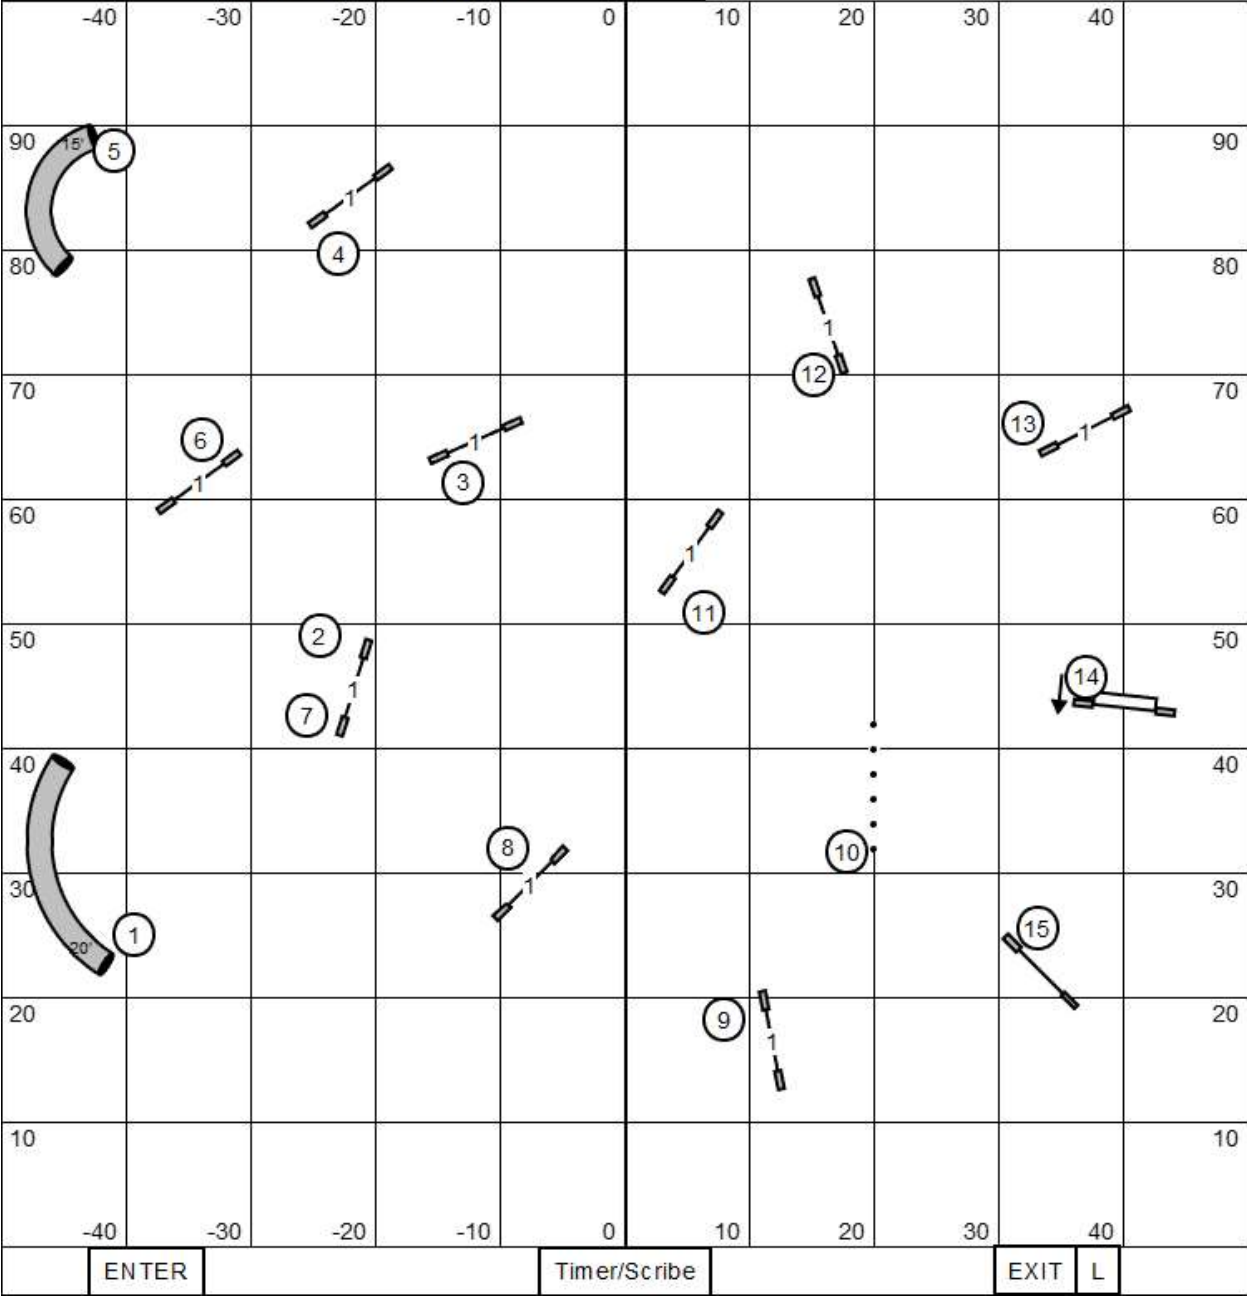

Weimaraner Club of Albuquerque
Sunday January 21, 2024 Expo New Mexico Horse Arena
Albuquerque, NM Ben Gibbs

NOVICE JWW