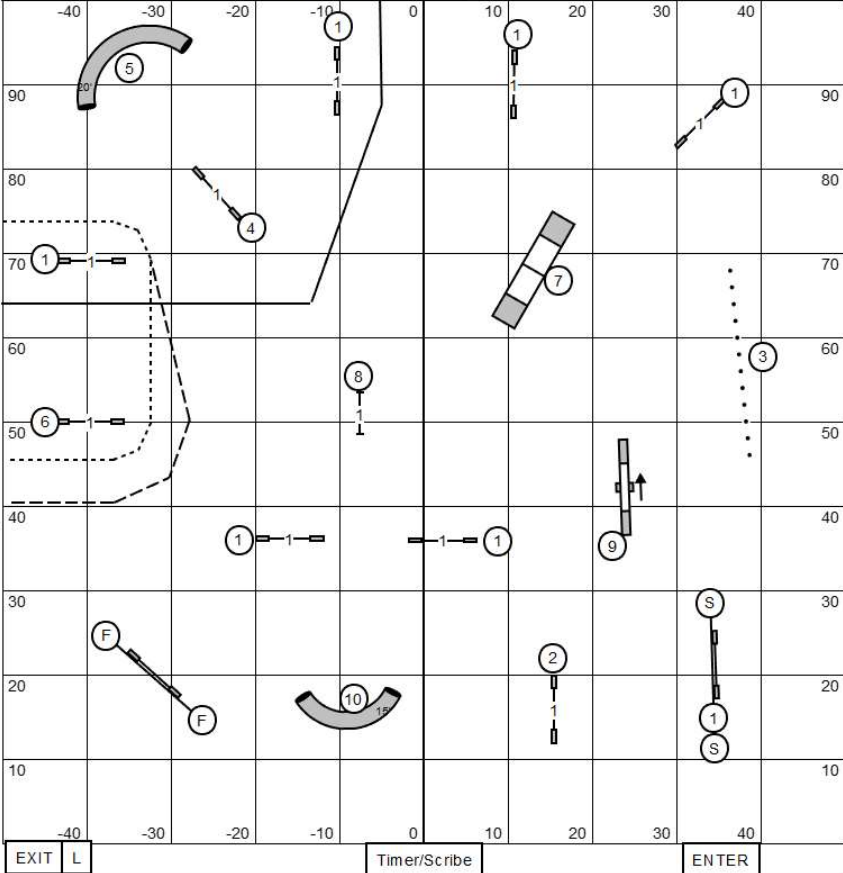

Ex/Master

Send
1-5-4
IN FLOW
SOLID LINE
60pts to Q
NEED 30PTS
IN THE BODY
OF THE COURSE

OPEN

Send
1-6 or 6-1
DASHED LINE
55pts to Q
NEED 28PTS
IN THE BODY
OF THE COURSE

NOVICE

Send
1-6 or 6-1
DOTTED LINE
50pts to Q
NEED 23PTS
IN THE BODY
OF THE COURSE

Bi-Directional Start
You MUST take the
Start Jump To Begin
Your Run

Finish Jump is Bi-Directional

4" Preferred = 41 sec.
8" Regular = 38 sec.
8" & 12" Preferred = 38 sec.
12" & 16" Regular = 35 sec.
16 & 20" Preferred = 35 sec.
20", 24" & 26" Regular = 32 sec.

Weimarner Club of Albuquerque
Friday January 19, 2024 Expo New Mexico Horse Arena
Albuquerque, NM Ben Gibbs

**FAST NOVICE-OPEN
EX/MASTER**