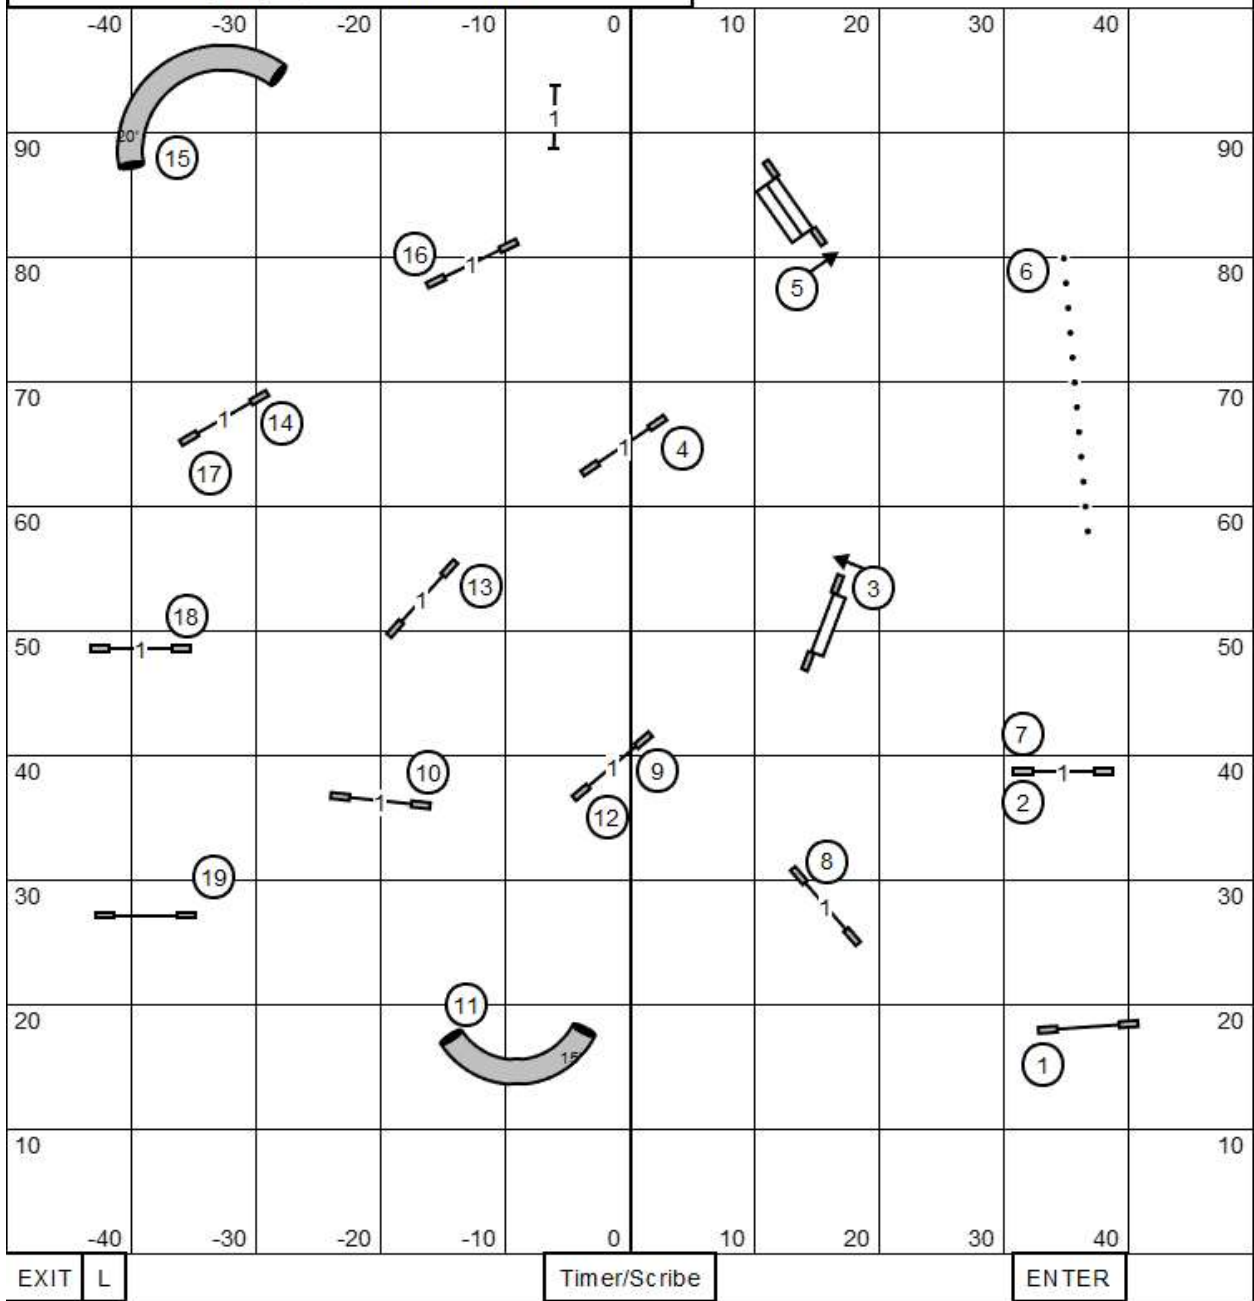

Weimaraner Club of Albuquerque

Friday January 19, 2024 Expo New Mexico Horse Arena
Albuquerque, NM Ben Gibbs

EX/MASTER JWW