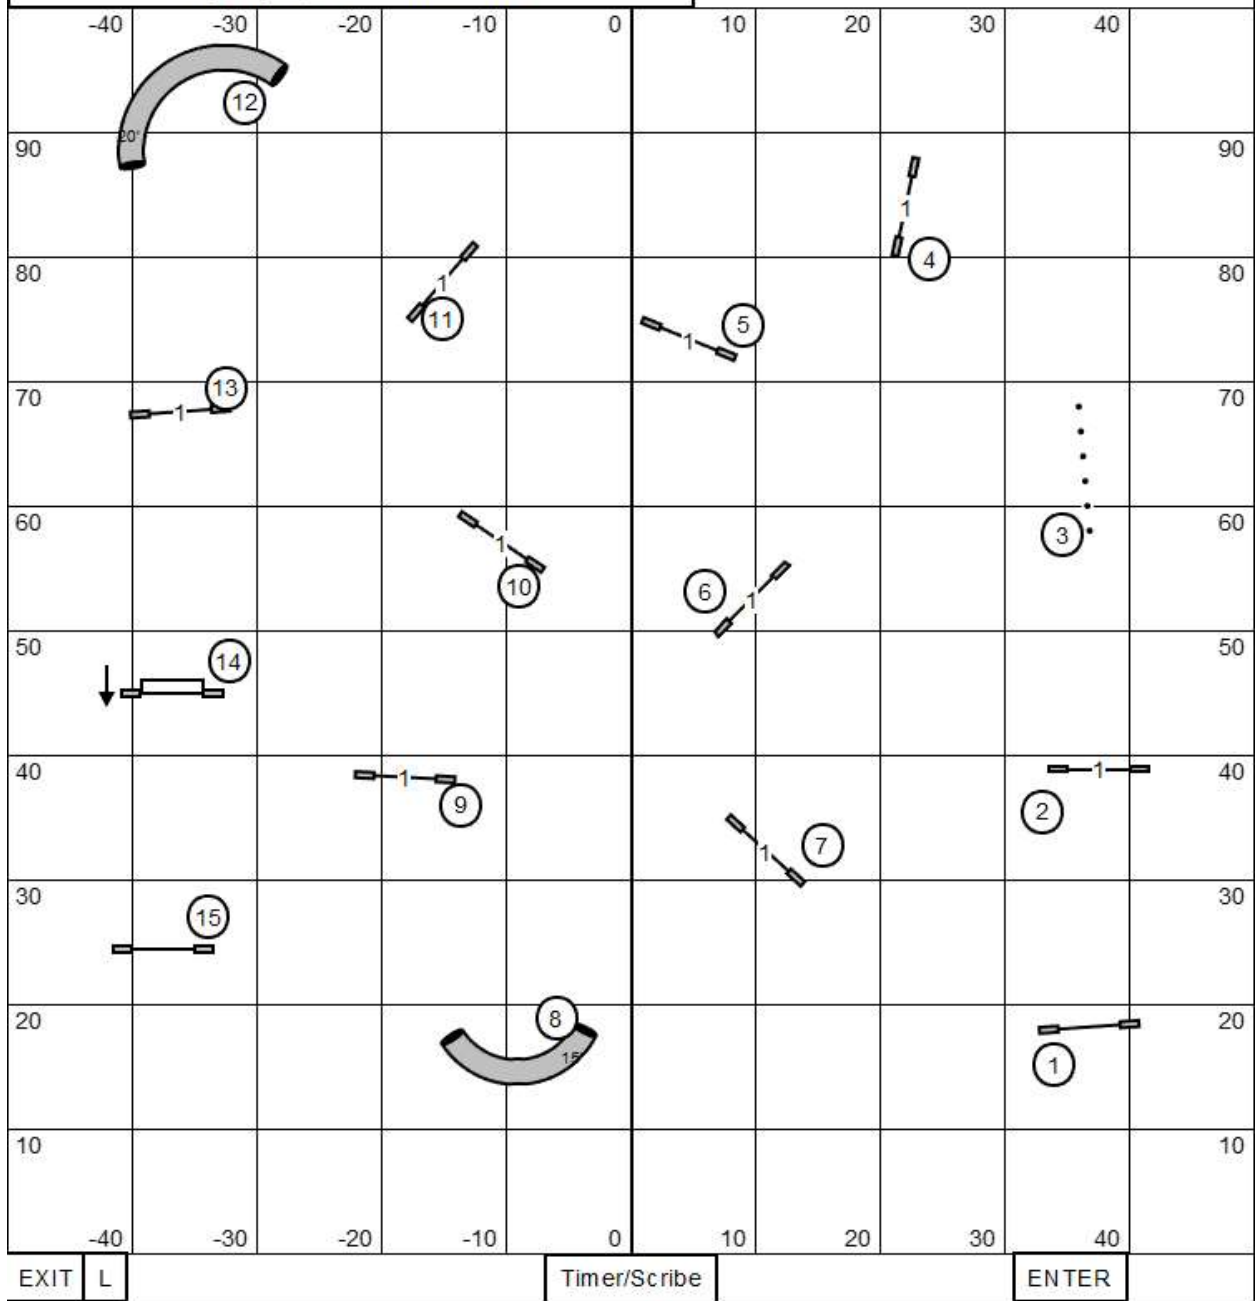

Weimaraner Club of Albuquerque
Friday January 19, 2024 Expo New Mexico Horse Arena
Albuquerque, NM Ben Gibbs

NOVICE JWW