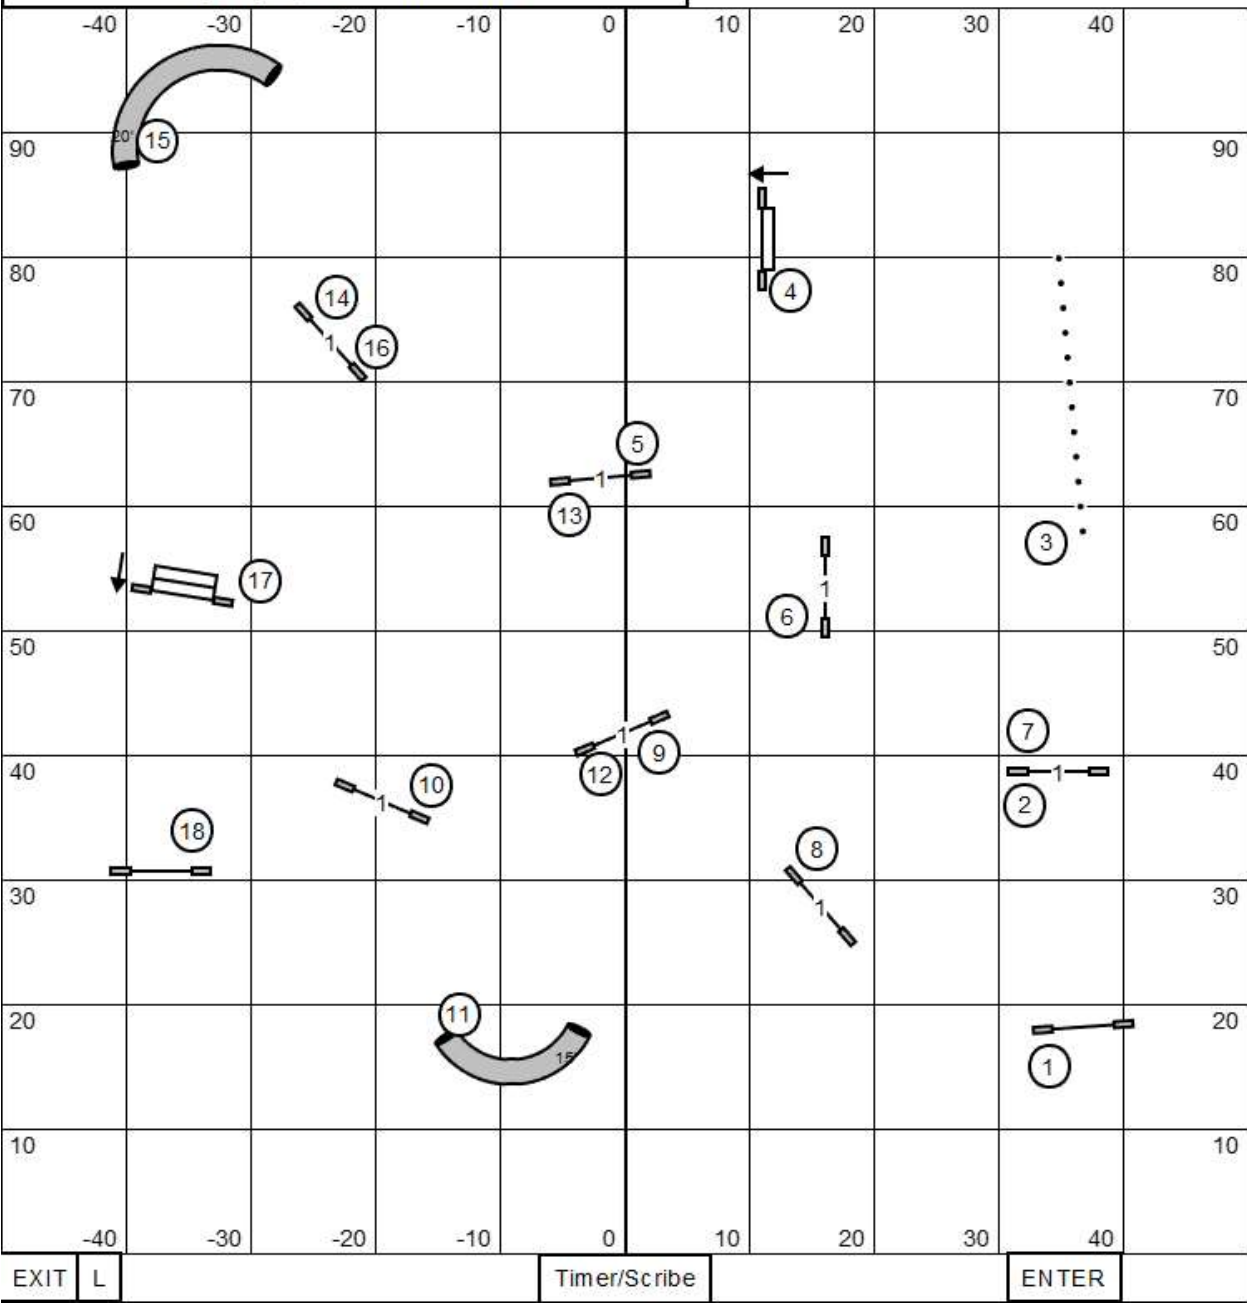

Weimaraner Club of Albuquerque
Friday January 19, 2024 Expo New Mexico Horse Arena
Albuquerque, NM Ben Gibbs

OPEN JWW