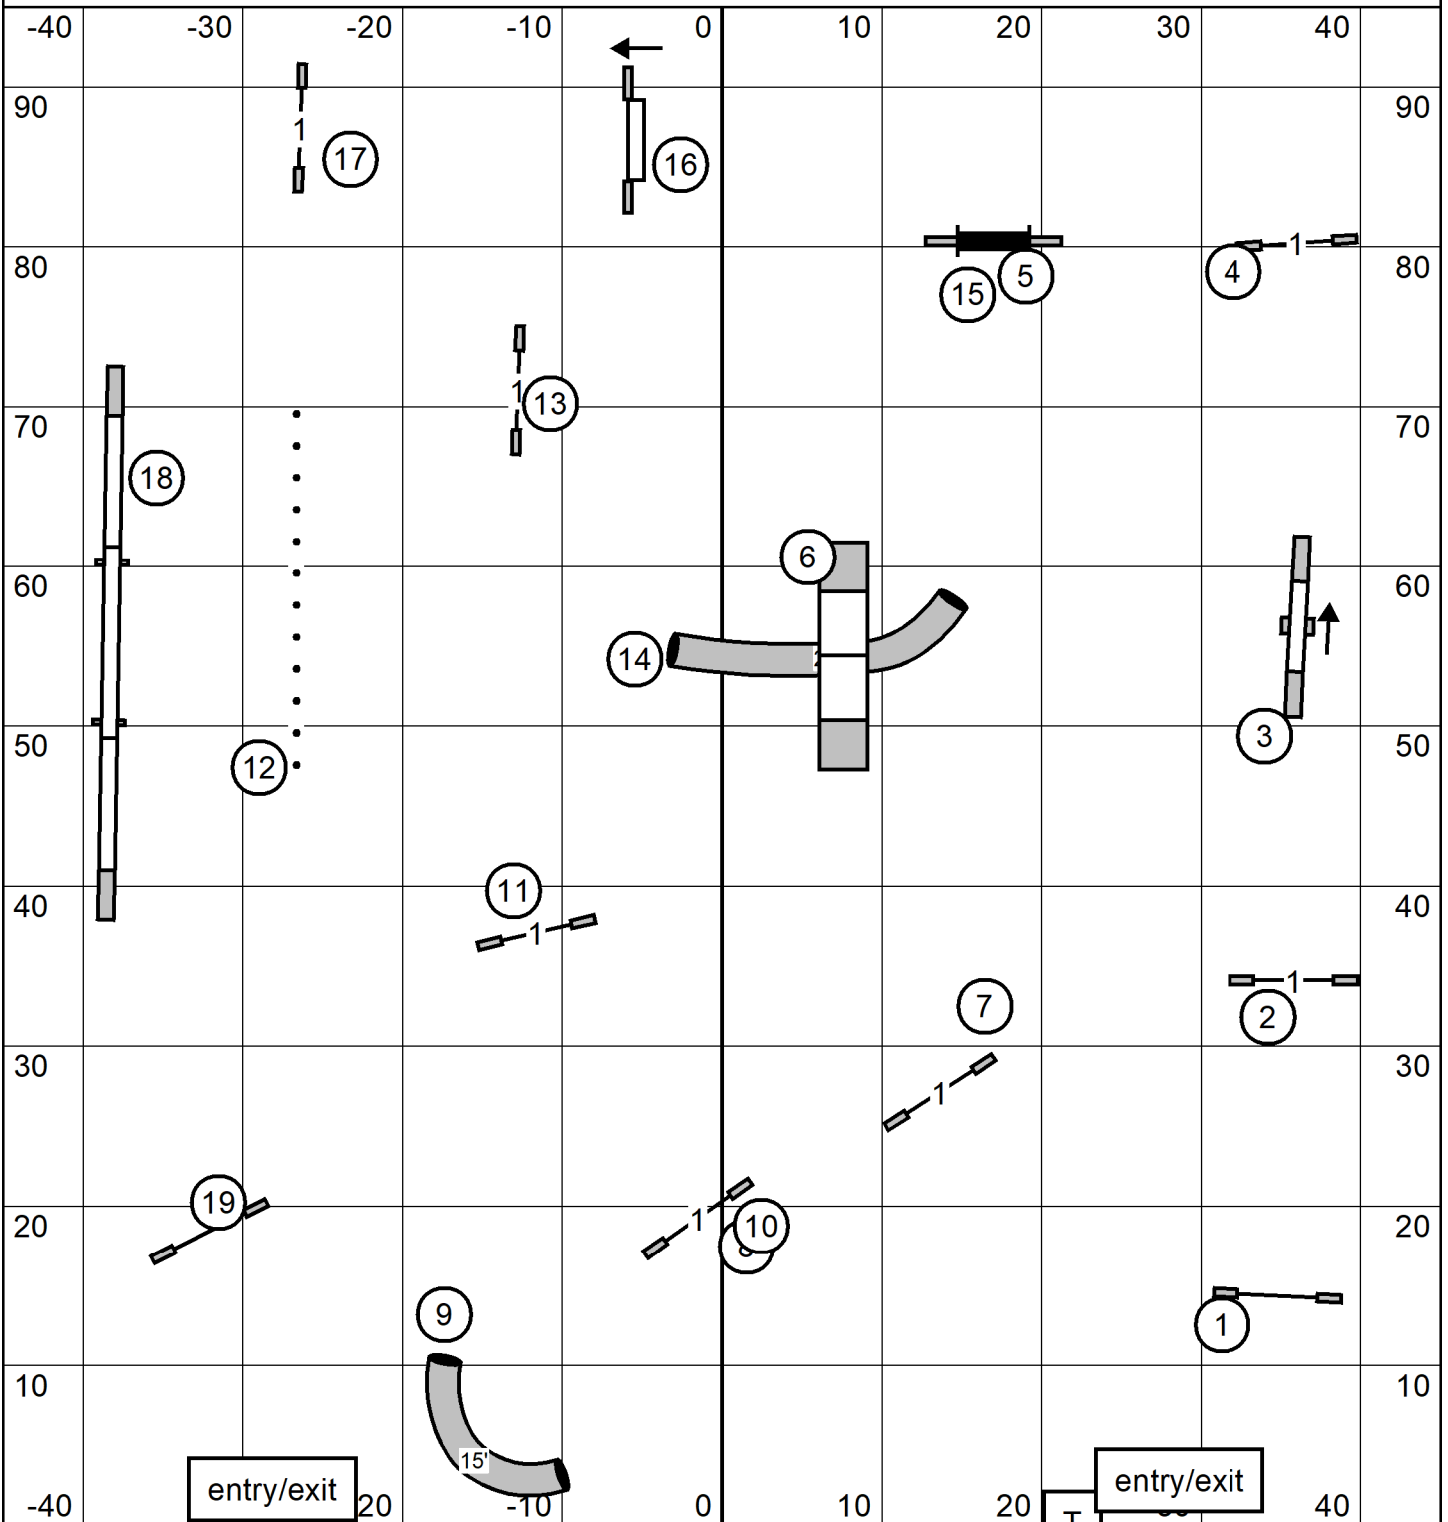

Premier Standard

Capitol Canine Training Club of Springfield, IL
Friday April 19, 2024
Premier Standard
Judge: Cindy Blanton