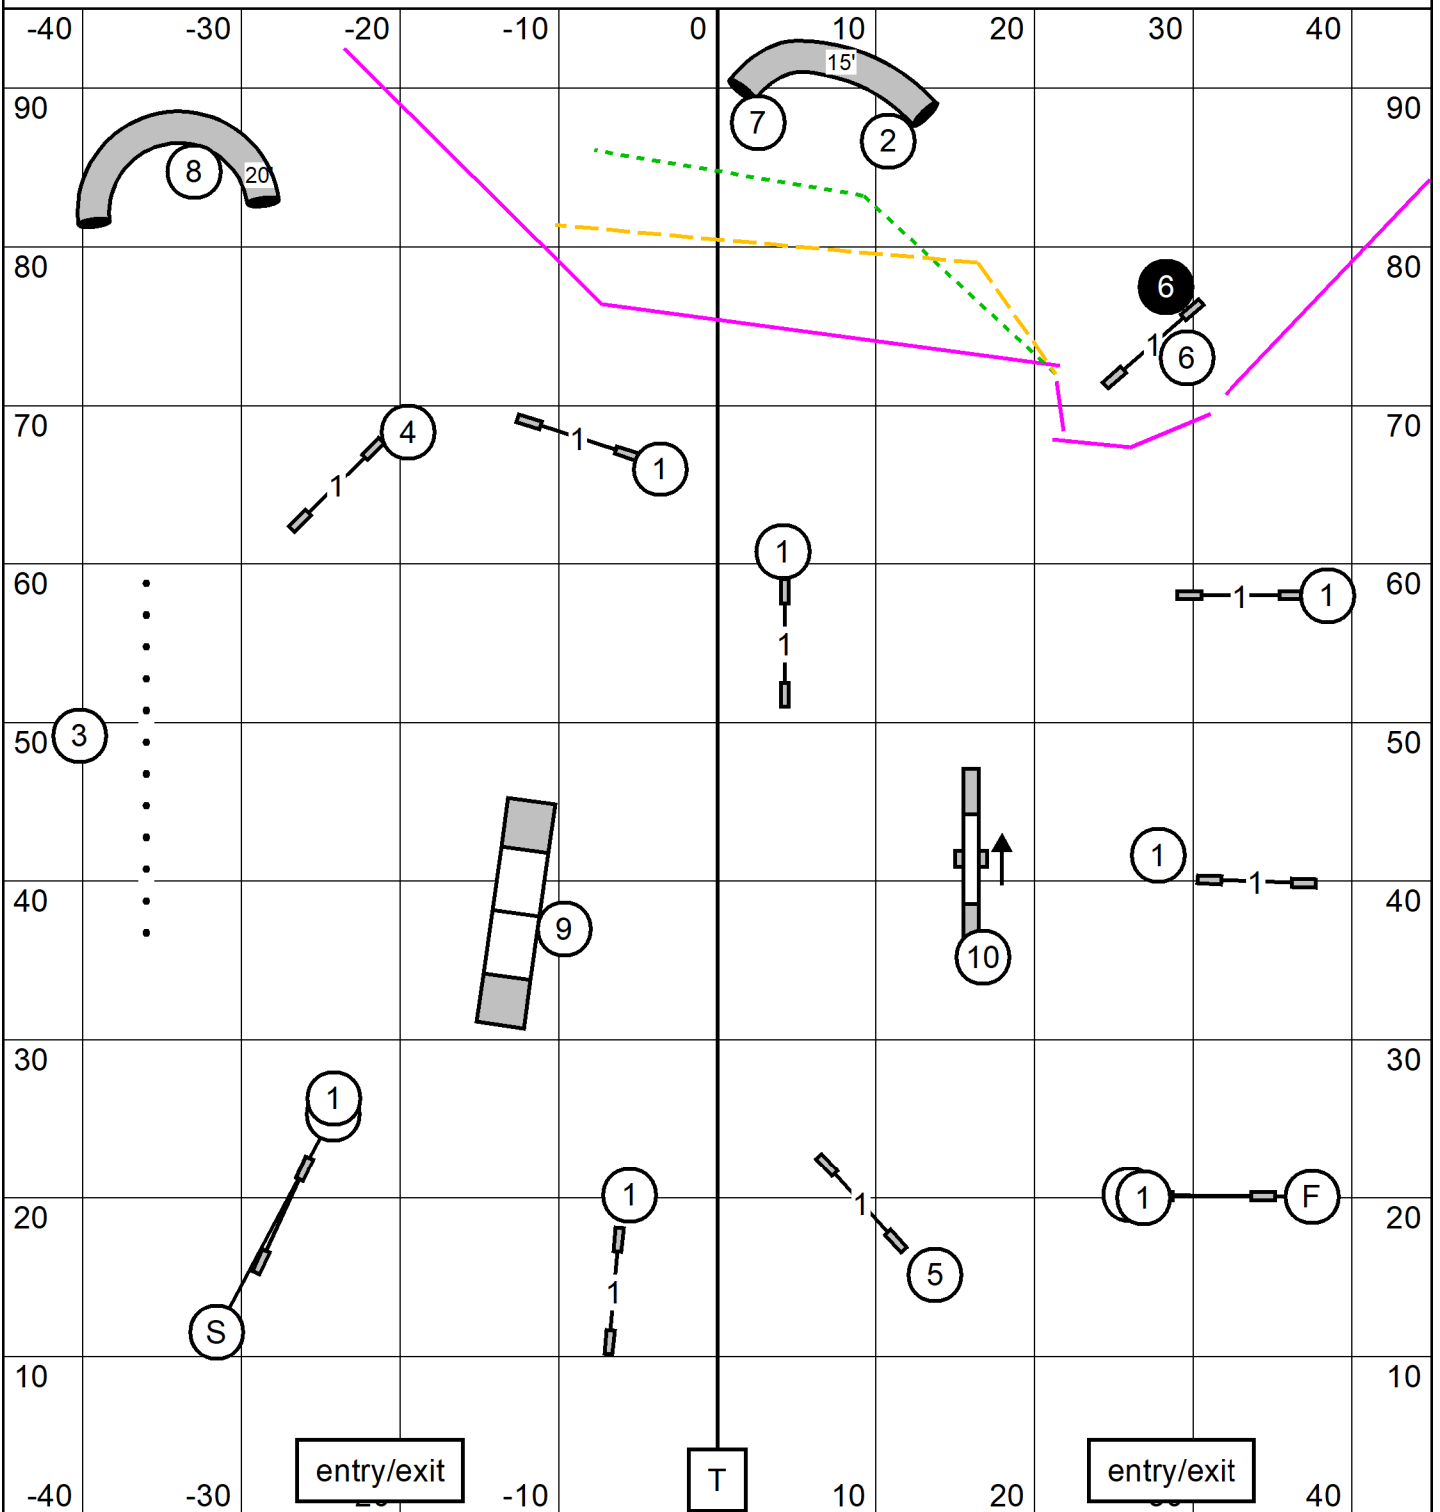

Novice Send
pts needed = 17

7 6

EX/Master Send
pts needed = 25

7 6 2

OPEN Send
pts needed = 22

7 6

Ex-Master/Open/Novice FAST

Capitol Canine Training Club of Springfield, IL
Friday April 19, 2024
FAST
Judge: Cindy Blanton